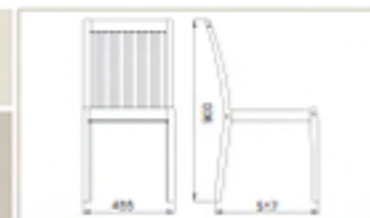

Poltrona Fixa Montável
Self Assembly Fixed Armchair | Sillon Fijo Armable

599x567x900 mm
23.6x22.3x35.4 inches

10833/072
10833/076