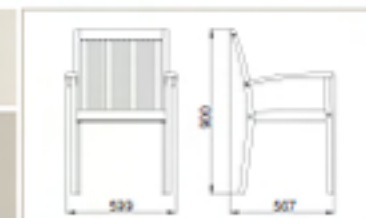

1615/2160x860x750 mm
63.5/85x33.8x29.5 inches

10857/072
10857/076

455x517x900 mm
17.9x20.3x35.4 inches

10832/072
10832/076

599x567x900 mm
23.6x22.3x35.4 inches

10833/072
10833/076